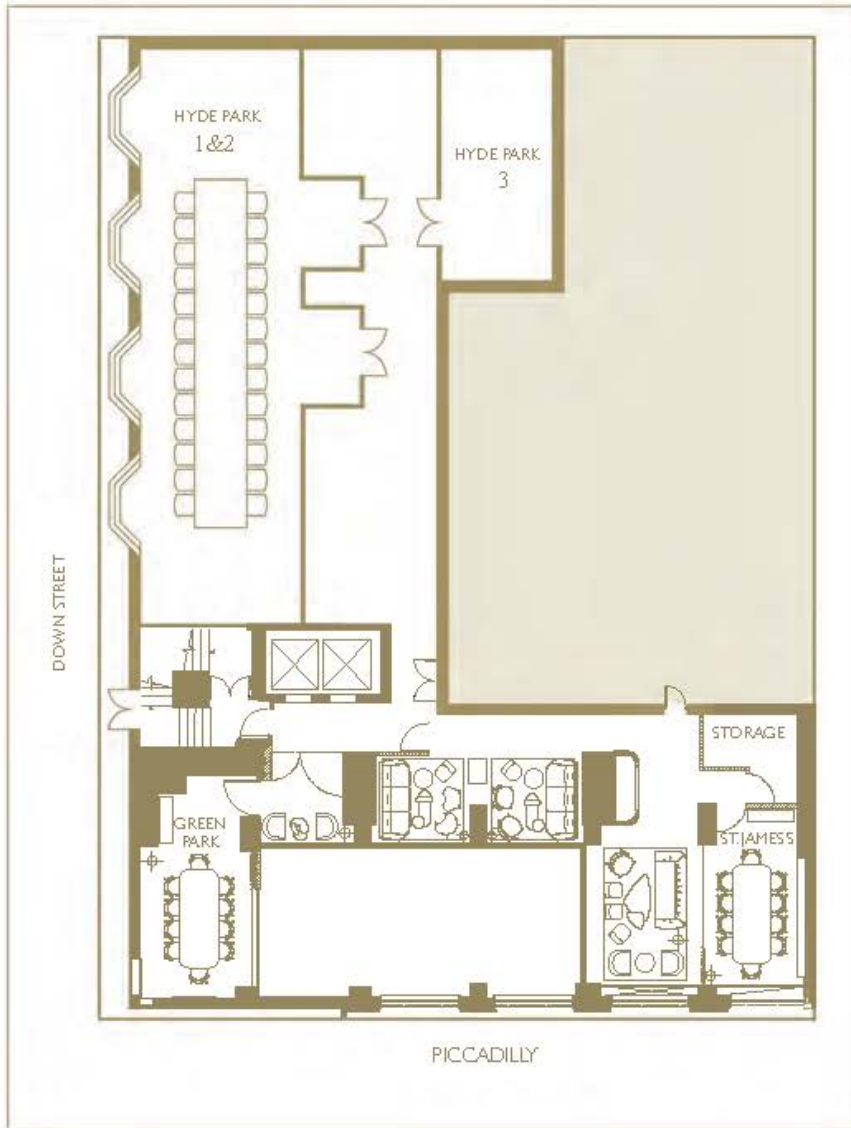

# Meetings and Events

	Hyde Park 1	Hyde Park 2	Hyde Park 3	Green Park	St James's Park
<b>Dimensions (m)</b>					
Width	6.7	6.7	6.7	4.5	6
Length	13	7.2	5.8	7.1	7.1
Height	2.6	2.6	2.6	2.5	2.5
<b>Capacities:</b>					
Theatre	80	26	26	n/a	n/a
Classroom	24	n/a	n/a	n/a	n/a
Banquet	60	16	16	n/a	16
U-Shape	32	14	14	n/a	n/a
Boardroom	35	12	12	10	10
Cabaret	30	12	12	n/a	n/a
Standing Reception	100	n/a	n/a	n/a	n/a